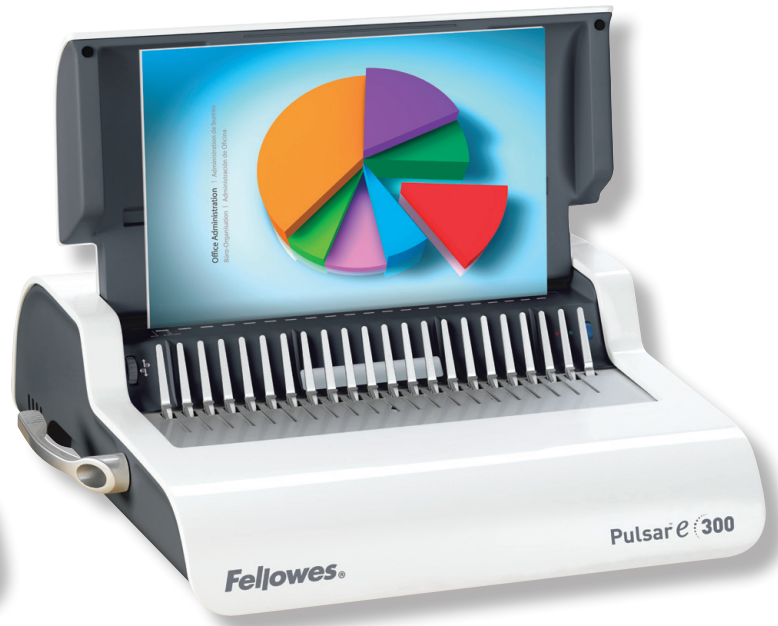

PULSAR™ SERIES

Small Office Binding Machines

Features:

Edge Guide

Rotary edge guide adjustment accurately centers documents.

Comb/Document Guide

Guide makes it easy to match the right comb up with your document.

Built-in Storage Tray

With integrated document measurement device.

Specifications:

Model	PULSAR+ 300	PULSAR e 300
Item Number	5620001	5621701
Application	Small Office	Small Office
Punching Capacity	18 Sheets	15 Sheets
Binding Capacity	300 Sheets	300 Sheets
Vertical Punching	Yes	Yes
Punching	Manual	Electric
Binding Type	Plastic Comb	Plastic Comb
Binding Element Selector	Yes	Yes
Dimensions/mm (H x W x D)	130 x 456 x 388	130 x 432 x 388
Weight	6.9 kg	9.52 kg
Warranty	2 Years	2 Years