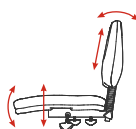

15
YEAR
WARRANTY
★★★★★

160
KG
RATING

10+
HOUR
COMFORT

HAND
BUILT IN
NEW
ZEALAND

QUICKSHIP*
*if order received by 10am.

Galaxy Luxe Highback

Galaxy Luxe Highback
Reverse View

Galaxy Luxe Highback

Seat H: 470-600mm
Seat W: 530mm
Seat D: 500mm
Back H: 520mm

3 Lever •

Seat height, back height, back angle & seat tilt adjustments.

 **OfficeMax**[®]

www.officemax.co.nz