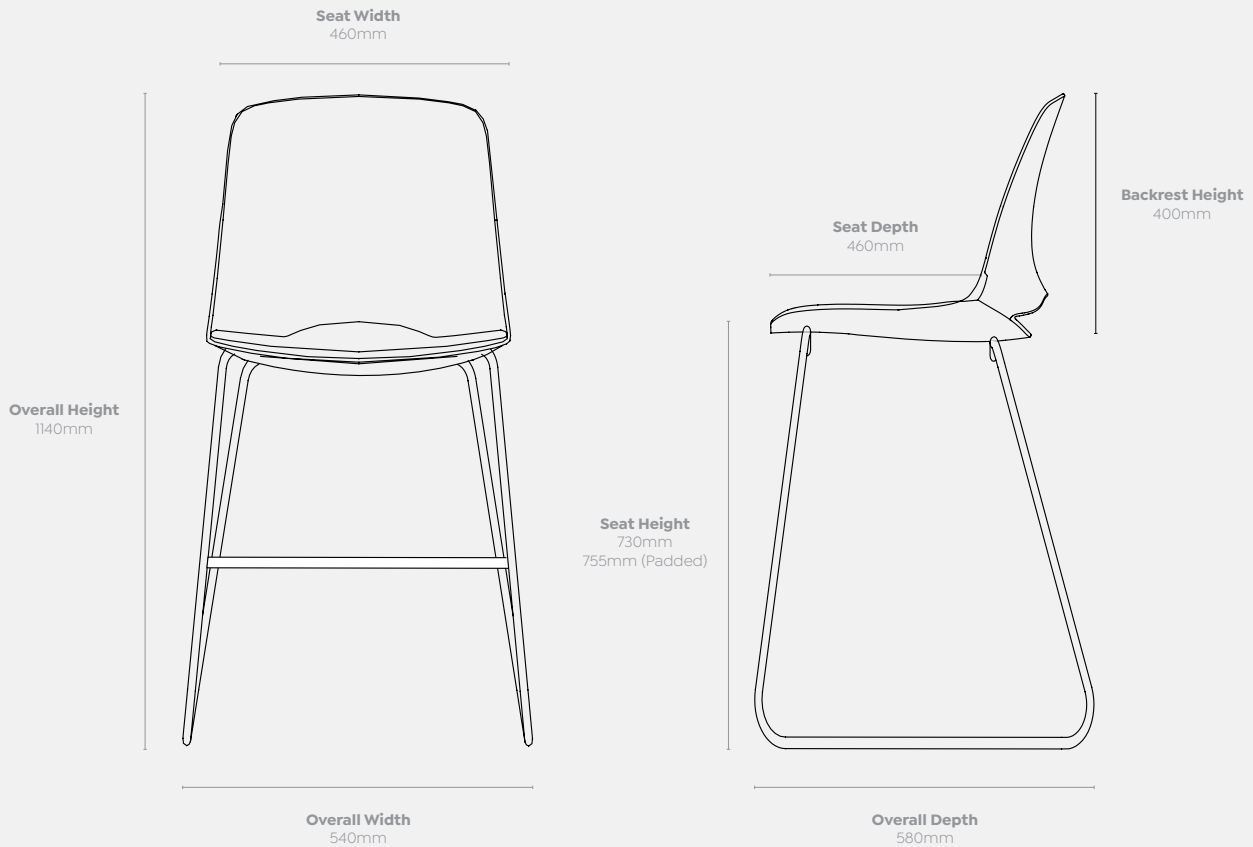

Klever Rise

Product Specification

Meet the Klever Rise stool - when you desire an elevated perspective of the office cafeteria or breakout areas, the Klever Rise allows you to sit up tall. Sturdy and durable, the Rise is a highly sought-after option for your lunchroom or breakout area requirements.

Klever Rise - Upholstered Seat Pad

Klever Rise - Standard

Features

- Strong rigid, steel sled frame that is very light and easy to carry
- Ergonomic molded polypropylene monoshell, ensuring comfort, durability and easy cleaning
- GREENGUARD certification for quality assurance
- Long-term durability with a 140kg weight rating
- 10 year warranty for lasting peace of mind
- Quick assembly with minimal tools required
- Upholstered option features a padded seat - charcoal fabric/black shell and light grey fabric/white shell
- Custom fabric option, with each chair requiring 0.6m of fabric

Warranty

Weight Rating

Rise Dimensions

Klever Chair Range

Introducing our latest monoshell chair range – a functional and versatile solution infused with a touch of style for every office environment. With shell and frame options available in either black or white, along with the choice of adding an upholstered seat pad, our chairs are ideal for furnishing your meeting rooms, breakout areas, and conference spaces.

Klever Rise

Black

White
Features upholstered
light grey seat pad

Klever Glide

Black
Features upholstered
charcoal seat pad

White

Ready for the next level?

www.officemax.co.nz