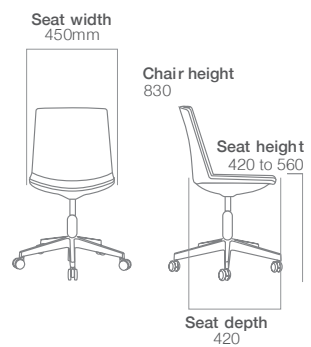

JUBEL FULLY UPHOLSTERED

With or without stitching detail.

- Designed in Italy.
- Base Options:
  - Chrome Four-leg.
  - Black, white, or Chrome Sled.
  - Black or Alloy high-arch base.