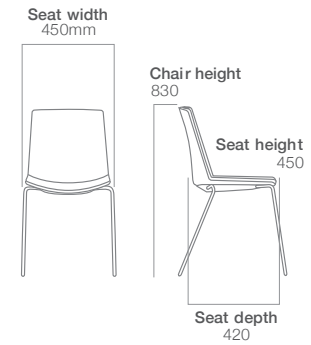

### JUBEL SLED

Chrome, black, or white sled frame.

- Stacks 6 High.
- Designed in Italy.
- Black or white polypropylene shell.
- Upholstery Options: (in your choice of fabric)
  - Padded Seat.
  - Fully Upholstered.
  - Fully Upholstered with Stitching Detail

### JUBEL FOUR-LEG

Chrome four-leg base.

- Stacks 6 High.
- Designed in Italy.
- Black or white polypropylene shell.
- Upholstery Options: (in your choice of fabric)
  - Padded Seat.
  - Fully Upholstered.
  - Fully Upholstered with Stitching Detail.