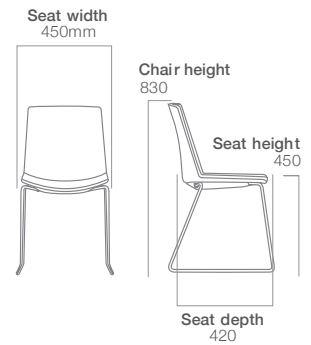

JUBEL CASTORS

High-arch alloy or black star base.

- 360° swivel and height adjustable.
- Designed in Italy.
- Black or white polypropylene shell.
- Upholstery Options: (in your choice of fabric)
  - Padded Seat
  - Fully Upholstered
  - Fully Upholstered with Stitching Detail