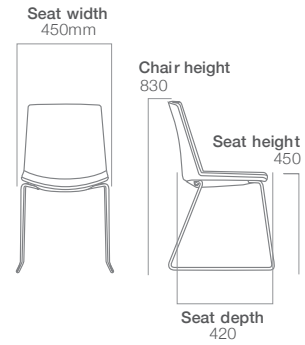

### OPTIONAL UPHOLSTERY

Padded Seat

Fully Upholstered

Fully Upholstered  
- with stitching detail

### JUBEL SLED

Chrome, black, or white sled frame.

- Stacks 6 High.
- Designed in Italy.
- Black or white polypropylene shell.
- Upholstery Options: (in your choice of fabric)
  - Padded Seat.
  - Fully Upholstered.
  - Fully Upholstered with Stitching Detail