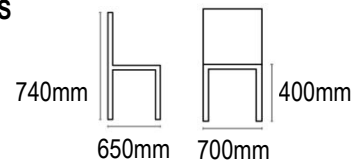

DIMENSIONS

COLOURS

Fabric to clients specification
Chrome or powdercoated legs

ISSA QUALITY ASSURANCE

Proved usage in commercial applications
100% NZ Manufactured
Master furniture maker accredited.