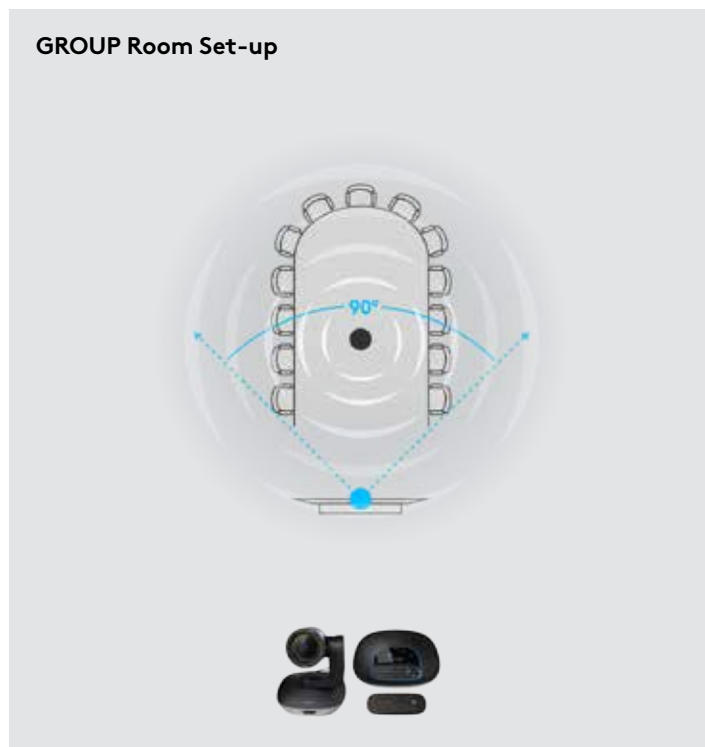

Logitech GROUP