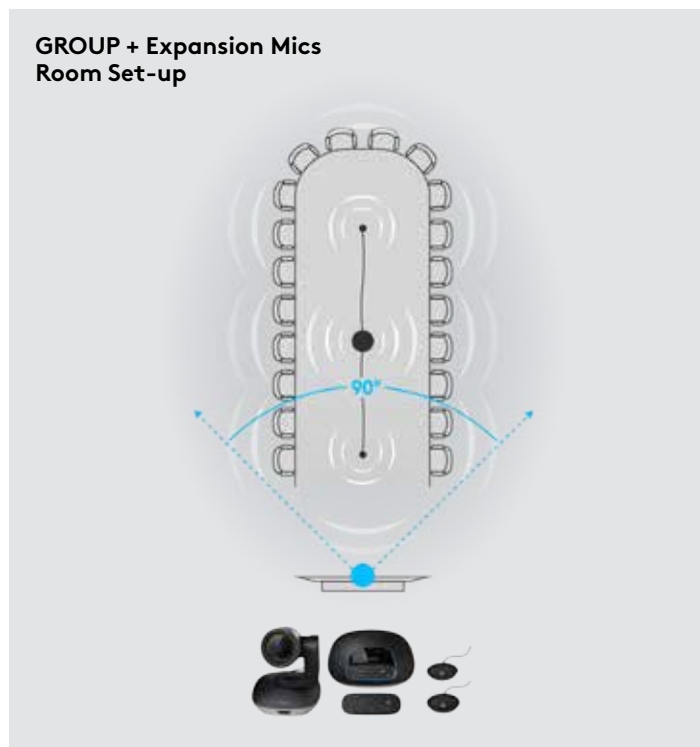

Logitech GROUP