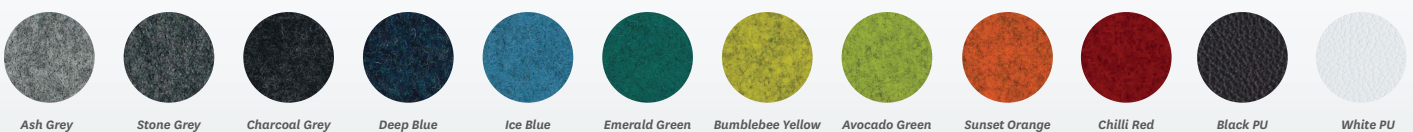

Luna

Visitor seating

10
Year
GUARANTEE

100
KG
RATING

3+
Hour
COMFORT

FLEXIBLE
POLYPROPYLENE
shell is available in
Black or White.

Seat cushion upholstered in
HIGH QUALITY MOTION FELT
or Black and White PU.

The Luna stool and chair
combines modern and retro
for the **INFORMAL ZONE** or
SMALL MEETING AREA.

Choose either **STEEL LEGS**
WITH CASTORS or an **OAK**
FRAME (Stool oak only).

motionoffice[®]

Steel legs available in Black or White powdercoat finish with 60mm castors.

Oak legs available for both chair and stool options.

Ash Grey Stone Grey Charcoal Grey Deep Blue Ice Blue Emerald Green Bumblebee Yellow Avocado Green Sunset Orange Chilli Red Black PU White PU

LUNA MOBILE CHAIR

Seat height: 440mm
Seat width: 470mm
Seat depth: 440mm
Overall height: 800mm
Seat Pad: 450mm