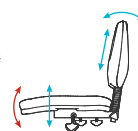

3 Lever

Extra seat tilt adjustment.

K KNIGHT

knightgroup.co.nz