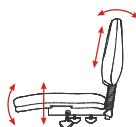

### Evo Highback

Seat H: 470-600mm  
Seat W: 530mm  
Seat D: 500mm  
Back H: 500mm

### 3 Lever •

Seat height, back height, back angle & seat tilt adjustments.

**K** KNIGHT

knightgroup.co.nz